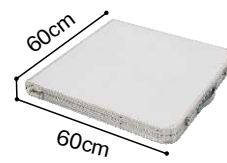

- Item No.** 60C09D
- Open Size** S:50x46.5x(43-48)cm
M:60x52.5x(43-48)cm
L:68x58x(43-48)cm
- Folding Size** S:52x15cm M:16x63cm
L:17x71cm
- Material** Aluminum
- CTN Size** 52x32x54.5cm/8PCS
65x34x41.5cm/6PCS
73x36x41.5cm/6PCS
- G.W./N.W** S:17kgs/16kgs M:15.7kgs/14.7kgs
L:17.5kgs/16.5kgs
- Color**  

“Cross” Shape Moon Chair

Item No.	60C16D
Open Size	51x54x67cm
Folding Size	38x14cm
Material	600D polyester oxford Aluminum
CTN Size	55x40x20cm/10PCS
G.W./N.W	17kgs/16kgs
Color	

“Cross” Shape Moon Table

- Item No.** 60C08Q
- Open Size** 58x58x40cm
- Folding Size** 58x12cm
- Material** Aluminum
- CTN Size** 60x36x26cm/4PCS
- G.W./N.W** 11kgs/10kgs
- Color**

CAMPING TABLE & CHAIR SET

- Weight capacity
120kgs / 220lbs

- Humanized
umbrella hole

- Fixing buckle
Easy to use

Suitcase Folding Table & Chair Set

Item No.	60C02L
Open Size	85x67x66cm
Floding Size	10x88x33.5cm
Material	Aluminum+MDF
CTN Size	88x11x36.5cm/1PC
G.W./N.W	8.6kgs/7.8kgs
Color	

• Lock protection

• Easy to storage

• Carrying handle

MDF Suitcase Folding Table & Chair Set

Item No.	60C04U
Chair Size	120x60x(55-70)cm
Table Size	30x24x35cm
Floding Size	60x60cm
Material	Aluminum+MDF
CTN Size	63.5x63x7cm/1PC
G.W./N.W	6.9kgs/6.3kgs
Color	