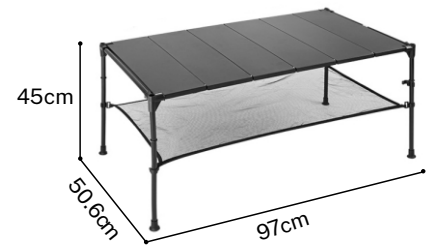

- High quality plastic connection

- Thickened aluminum support

- Non-slip table feet

Camping Folding Aluminum Table

Item No.	60C17K
Open Size	87.5x70x44cm
Floding Size	88x33.5x10cm
Material	Aluminum
CTN Size	90x13.5x21cm/1PC
G.W./N.W	4.9kgs/4kgs
Color	 