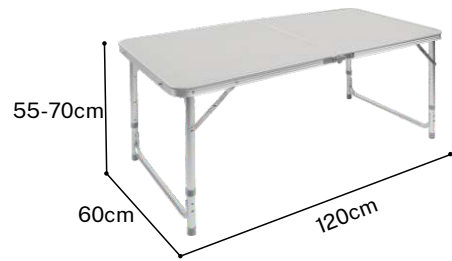

“Cross” Shape Moon Chair

Item No.	60C16D
Open Size	51x54x67cm
Folding Size	38x14cm
Material	600D polyester oxford Aluminum
CTN Size	55x40x20cm/10PCS
G.W./N.W	17kgs/16kgs
Color	

“Cross” Shape Moon Table

- Item No.** 60C08Q
- Open Size** 58x58x40cm
- Folding Size** 58x12cm
- Material** Aluminum
- CTN Size** 60x36x26cm/4PCS
- G.W./N.W** 11kgs/10kgs
- Color**

CAMPING TABLE & CHAIR SET

- Weight capacity
120kgs / 220lbs

- Humanized
umbrella hole

- Fixing buckle
Easy to use

Suitcase Folding Table & Chair Set

Item No.	60C02L
Open Size	85x67x66cm
Floding Size	10x88x33.5cm
Material	Aluminum+MDF
CTN Size	88x11x36.5cm/1PC
G.W./N.W	8.6kgs/7.8kgs
Color	

• Lock protection

• Easy to storage

• Carrying handle

MDF Suitcase Folding Table & Chair Set

Item No.	60C04U
Chair Size	120x60x(55-70)cm
Table Size	30x24x35cm
Floding Size	60x60cm
Material	Aluminum+MDF
CTN Size	63.5x63x7cm/1PC
G.W./N.W	6.9kgs/6.3kgs
Color	

- Square design with 4 adjustable heights
- Can be used as a recliner with only adjust the hind legs
- Additional plastic slot to fix legs when using as a stool

Square Support Frame Folding Chair

Item No.	60C16W
Open Size	57x58x69-94cm
Folding Size	38.5x37cm
Material	600D polyester oxford Aluminum
CTN Size	40x40.5x40.5cm/5PCS
G.W./N.W	11kgs/10kgs
Color	