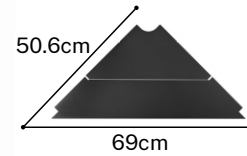

- High quality plastic connection

- Thickened aluminum support

- Non-slip table feet

Camping Folding Aluminum Table

Item No.	60C17K
Open Size	87.5x70x44cm
Floding Size	88x33.5x10cm
Material	Aluminum
CTN Size	90x13.5x21cm/1PC
G.W./N.W	4.9kgs/4kgs
Color	 