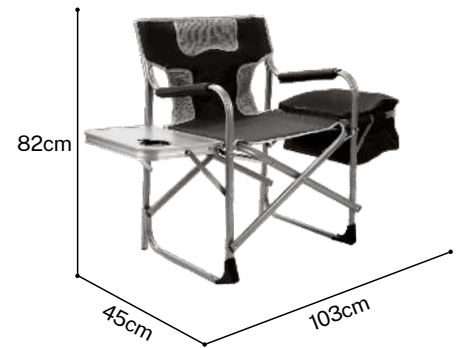

- Square design with 4 adjustable heights
- Can be used as a recliner with only adjust the hind legs
- Additional plastic slot to fix legs when using as a stool

Square Support Frame Folding Chair

Item No.	60C16W
Open Size	57x58x69-94cm
Folding Size	38.5x37cm
Material	600D polyester oxford Aluminum
CTN Size	40x40.5x40.5cm/5PCS
G.W./N.W	11kgs/10kgs
Color	

- Five section adjust from seat to bed
- One side pocket to put drinks
- With two straps, can be carry as backpack

Aluminum Folding Beach Chair

Item No.	60C12C
Open Size	62x(75-103)x(77-25)cm
Floding Size	75x63cm
Material	600D polyester oxford Aluminum
CTN Size	76x63x33cm/4PCS
G.W./N.W	14.6kgs/13.6kgs
Color	

- High temperature baking paint

- With side bag

Beach Chair

Item No.	60C17G
Open Size	52x56x64cm
Floding Size	61x80cm
Material	600D polyester oxford Steel
CTN Size	81x62x54cm/6PCS
G.W./N.W	19.6kgs/18.6kgs
Color	

- Quickly remove and install parts

- Detachable storage

Director Chair With Ice Bag & Table

Item No.	60C17D
Open Size	103x45x82cm
Floding Size	83x45cm
Material	600D polyester oxford Steel
CTN Size	81x52x56cm/4PCS
G.W./N.W	19kgs/18kgs
Color	