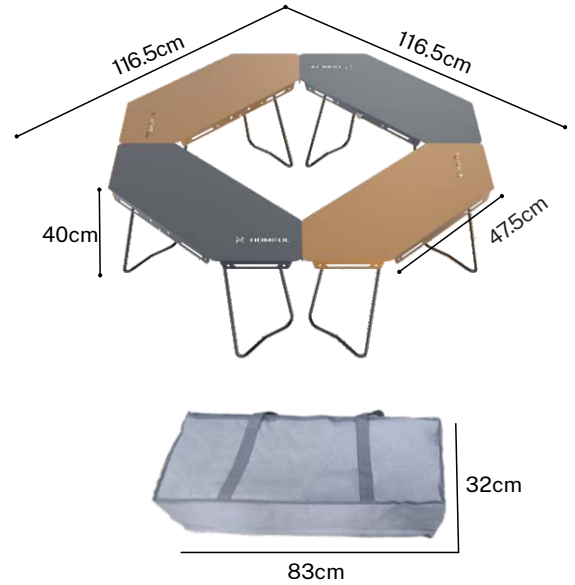

- High quality plastic connection

- Thickened aluminum support

- Non-slip table feet

Camping Folding Aluminum Table

Item No.	60C17K
Open Size	87.5x70x44cm
Floding Size	88x33.5x10cm
Material	Aluminum
CTN Size	90x13.5x21cm/1PC
G.W./N.W	4.9kgs/4kgs
Color	 

• Lock protection

• Easy to storage

• Carrying handle

Multi-function Assembly Camping Aluminum Table Set

Item No.	60C17Q
Open Size	195x50.6x45cm
Floding Size	45x50x80cm
Material	Aluminum
CTN Size	54.5x39x13.5cm/1PC
G.W./N.W	7.3kgs/5.9kgs
Color	<input type="checkbox"/>  <input checked="" type="checkbox"/> 

CAMPING TABLE

- Anti alumina tube

- Easy To Connect With Slot

- Can be take on & take off freely

Aluminum Plate DIY Splicing Table

Item No.	60C170
Open Size	116.5x116.5x40cm
Floding Size	83x32cm
Material	Stainless steel Aluminum
CTN Size	33x84x21cm/1PC
G.W./N.W	10kgs/8.7kgs
Color	 

- Ultralight aluminum frame

- Fixing buckle Easy to use

- Sturdy square frame

Suitcase Heights Adjustable Table

Item No.	60C17P
Open Size	50x90x(42-67)cm
Folding Size	45x50x80cm
Material	Aluminum+MDF
CTN Size	52.5x9x48cm/1PC
G.W./N.W	4.5kgs/3.8kgs
Color	