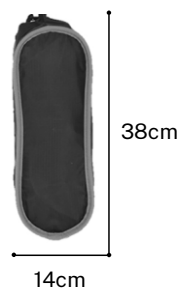

Square Support Frame Folding Chair

Item No.	60C05I
Open Size	50x54x(32-65)cm
Folding Size	38x14cm
Material	600D polyester oxford Aluminum
CTN Size	48x22x35cm/10PCS
G.W./N.W	17kgs/16kgs
Color	

Square Support Frame Folding Table

- Item No.** 60C09D
- Open Size** S:50x46.5x(43-48)cm
M:60x52.5x(43-48)cm
L:68x58x(43-48)cm
- Folding Size** S:52x15cm M:16x63cm
L:17x71cm
- Material** Aluminum
- CTN Size** 52x32x54.5cm/8PCS
65x34x41.5cm/6PCS
73x36x41.5cm/6PCS
- G.W./N.W** S:17kgs/16kgs M:15.7kgs/14.7kgs
L:17.5kgs/16.5kgs
- Color**  

“Cross” Shape Moon Chair

Item No.	60C16D
Open Size	51x54x67cm
Folding Size	38x14cm
Material	600D polyester oxford Aluminum
CTN Size	55x40x20cm/10PCS
G.W./N.W	17kgs/16kgs
Color	

“Cross” Shape Moon Table

- Item No.** 60C08Q
- Open Size** 58x58x40cm
- Folding Size** 58x12cm
- Material** Aluminum
- CTN Size** 60x36x26cm/4PCS
- G.W./N.W** 11kgs/10kgs
- Color**