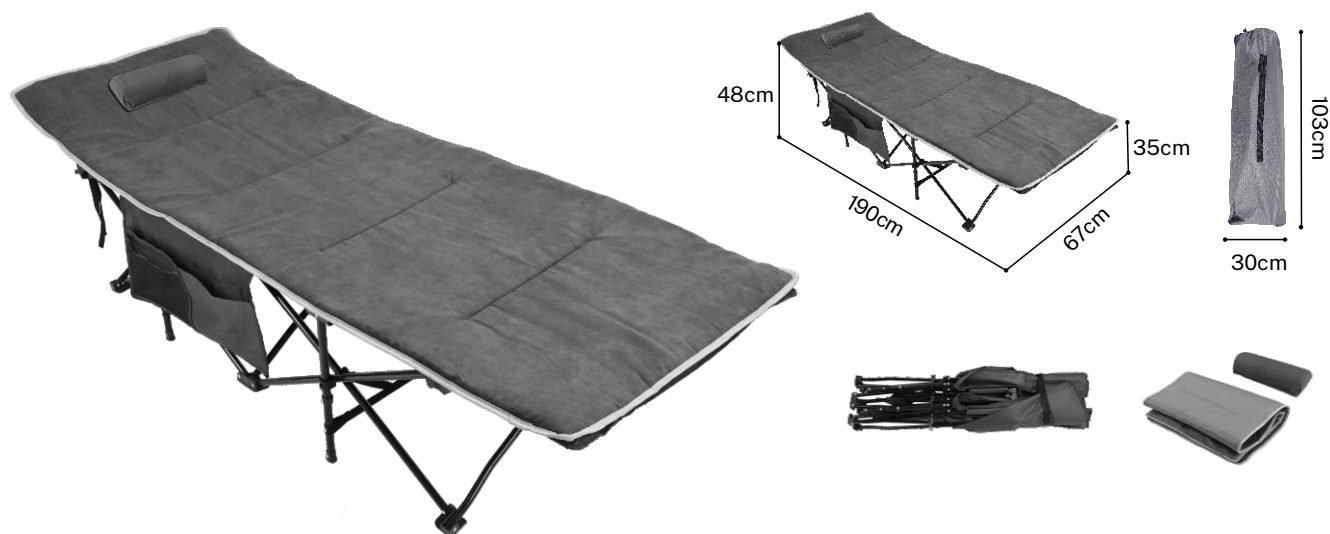

CAMPING COT

- Two side pockets