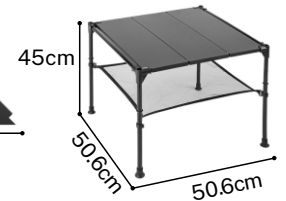

- High quality plastic connection

- Thickened aluminum support

- Non-slip table feet

Camping Folding Aluminum Table

Item No.	60C17K
Open Size	87.5x70x44cm
Floding Size	88x33.5x10cm
Material	Aluminum
CTN Size	90x13.5x21cm/1PC
G.W./N.W	4.9kgs/4kgs
Color	 