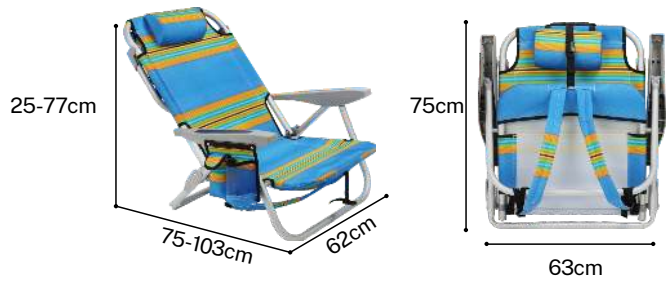

- Square design with 4 adjustable heights
- Can be used as a recliner with only adjust the hind legs
- Additional plastic slot to fix legs when using as a stool

Square Support Frame Folding Chair

Item No.	60C16W
Open Size	57x58x69-94cm
Folding Size	38.5x37cm
Material	600D polyester oxford Aluminum
CTN Size	40x40.5x40.5cm/5PCS
G.W./N.W	11kgs/10kgs
Color	

CAMPING CHAIR

Enjoy nature all the time

- Aluminum die casting more stable
- High strength aluminum tube

Quick Open Moon Chair

Item No.	60C02I
Open Size	50x57x68cm
Floding Size	34x10cm
Material	600D polyester oxford Aluminum
CTN Size	39x38x27cm/6PCS
G.W./N.W	10kgs/9kgs
Color	

- Five section adjust from seat to bed
- One side pocket to put drinks
- With two straps, can be carry as backpack

Aluminum Folding Beach Chair

Item No.	60C12C
Open Size	62x(75-103)x(77-25)cm
Floding Size	75x63cm
Material	600D polyester oxford Aluminum
CTN Size	76x63x33cm/4PCS
G.W./N.W	14.6kgs/13.6kgs
Color	